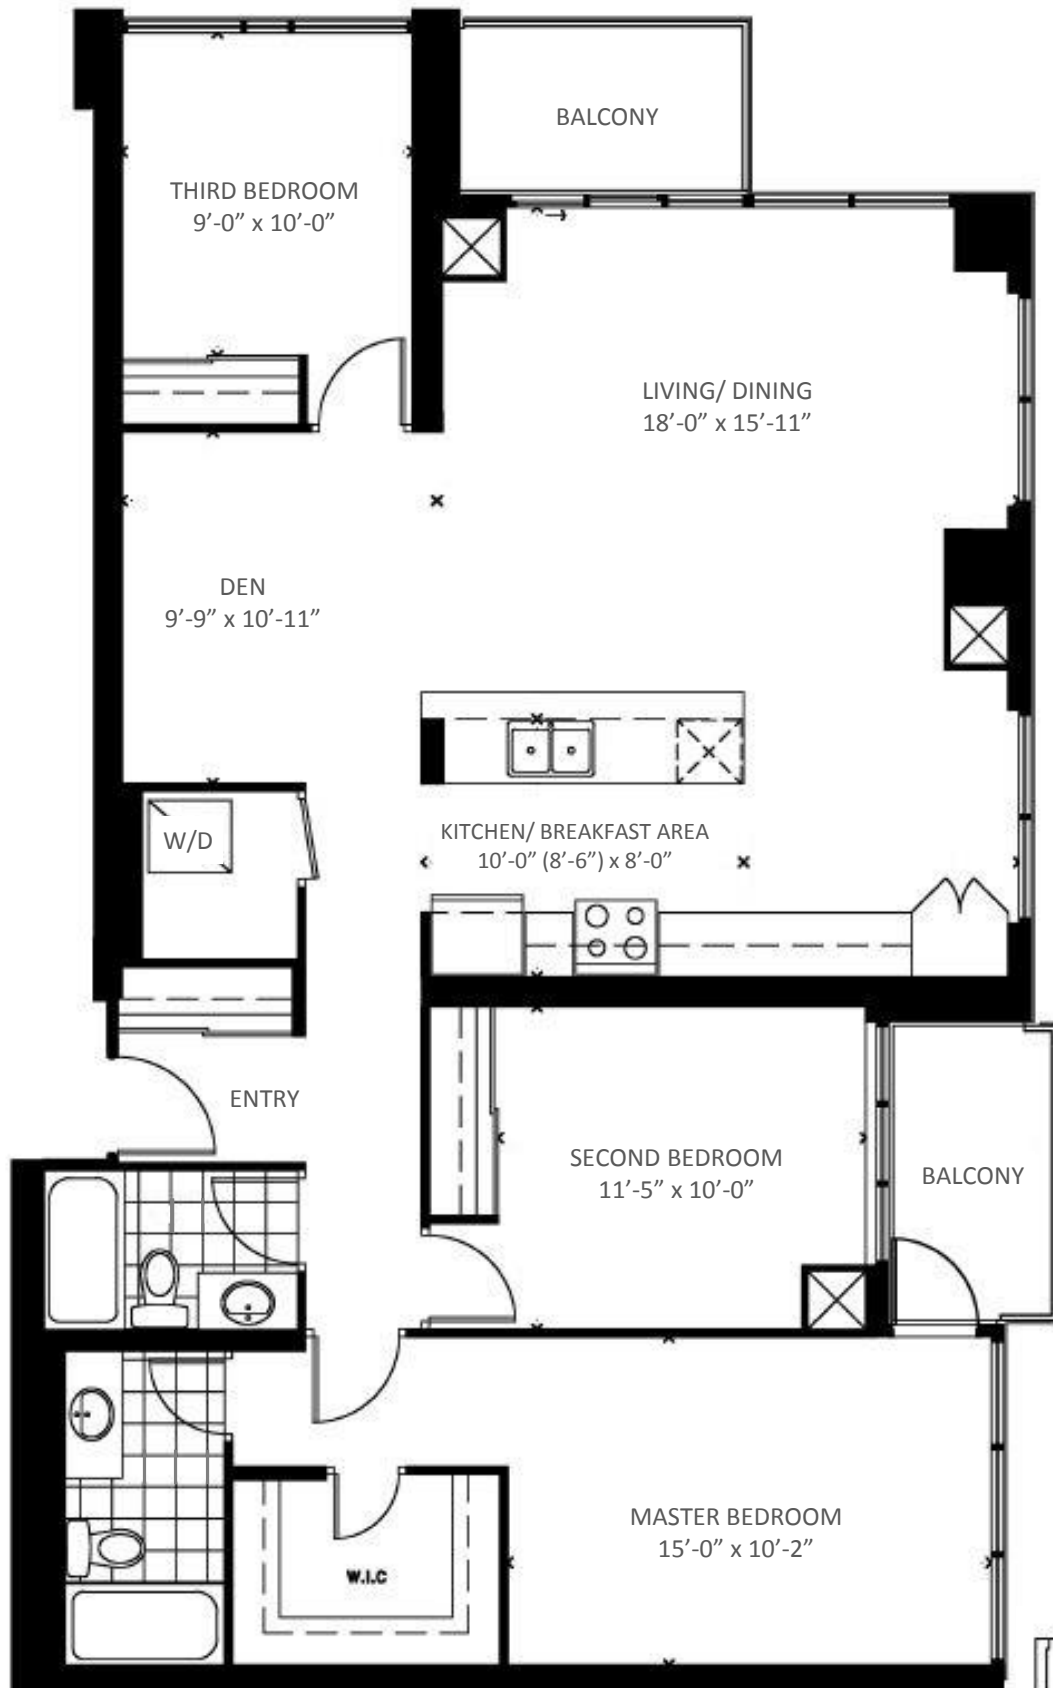

Crystal

TOWER 1
75 EGLINTON AVE. WEST

PENTHOUSE 04

3 BEDROOM + DEN

Suite Area: 1,380 Sq. Ft.

Balcony Area: 93 Sq. Ft.

Total Area: 1,473 Sq. Ft.

Floors 26 - 28

EGLINTON AVE. WEST